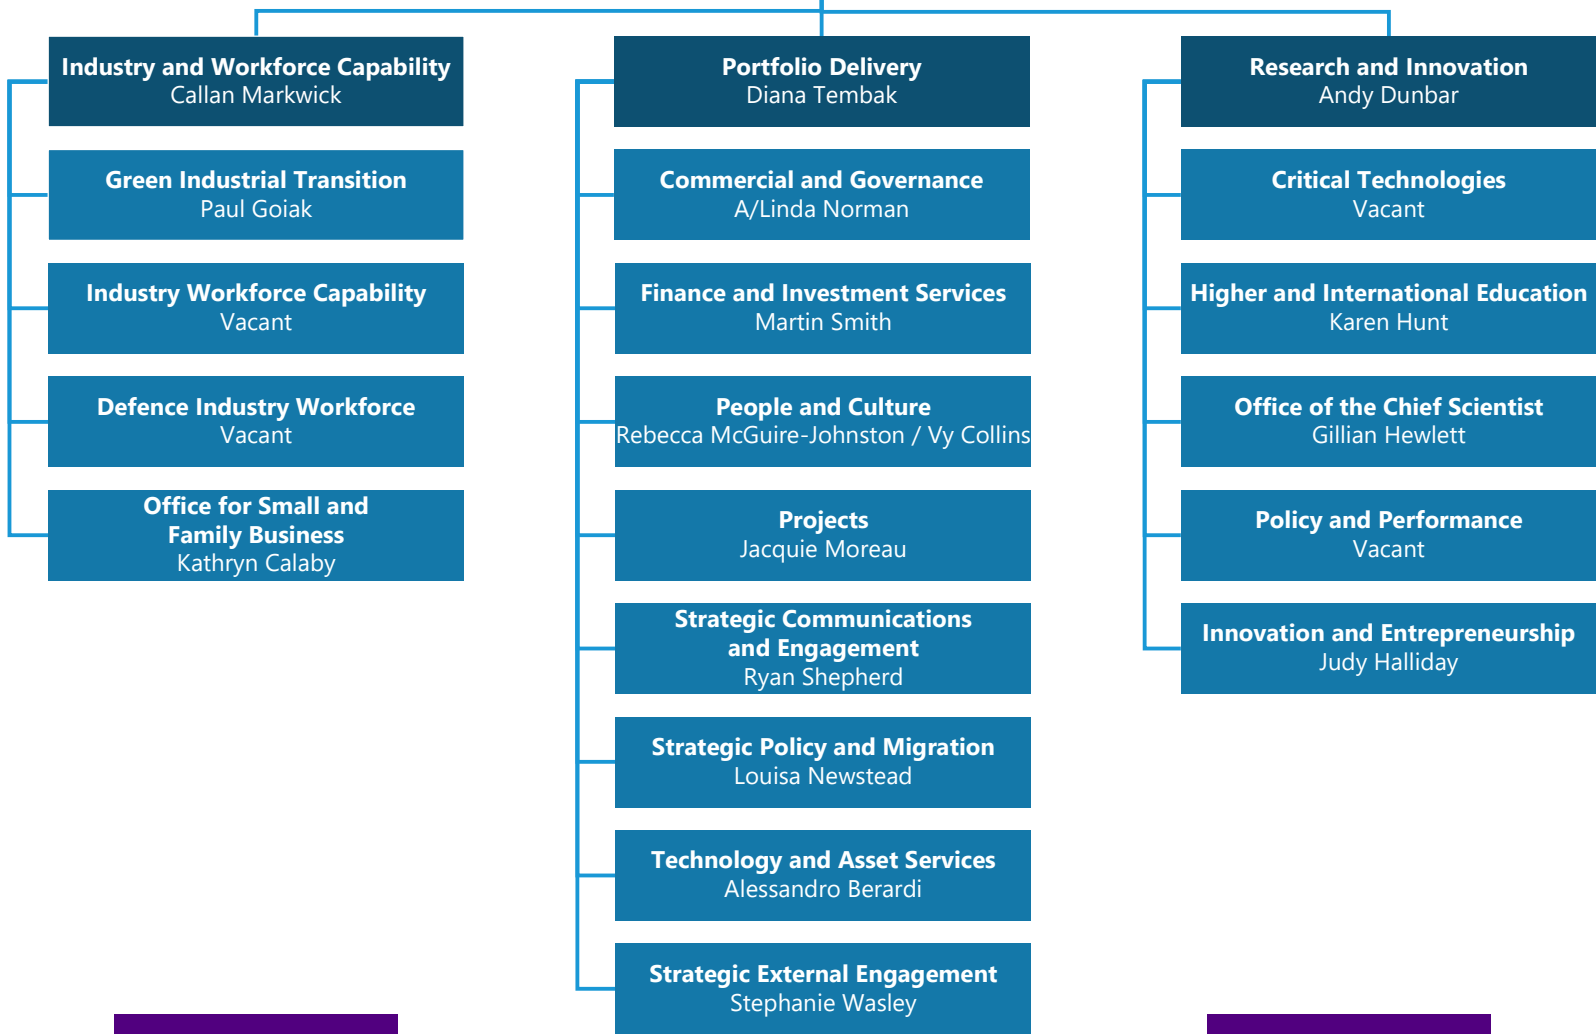

Hon Dr Susan Close MP
Deputy Premier
Minister for Industry, Innovation and Science
Minister for Workforce and Population Strategy

Hon Andrea Michaels MP
Minister for Small and Family Business

Chief Executive
Department for Industry, Innovation and Science
Adam Reid

**Chief Scientist for
South Australia**

StudyAdelaide