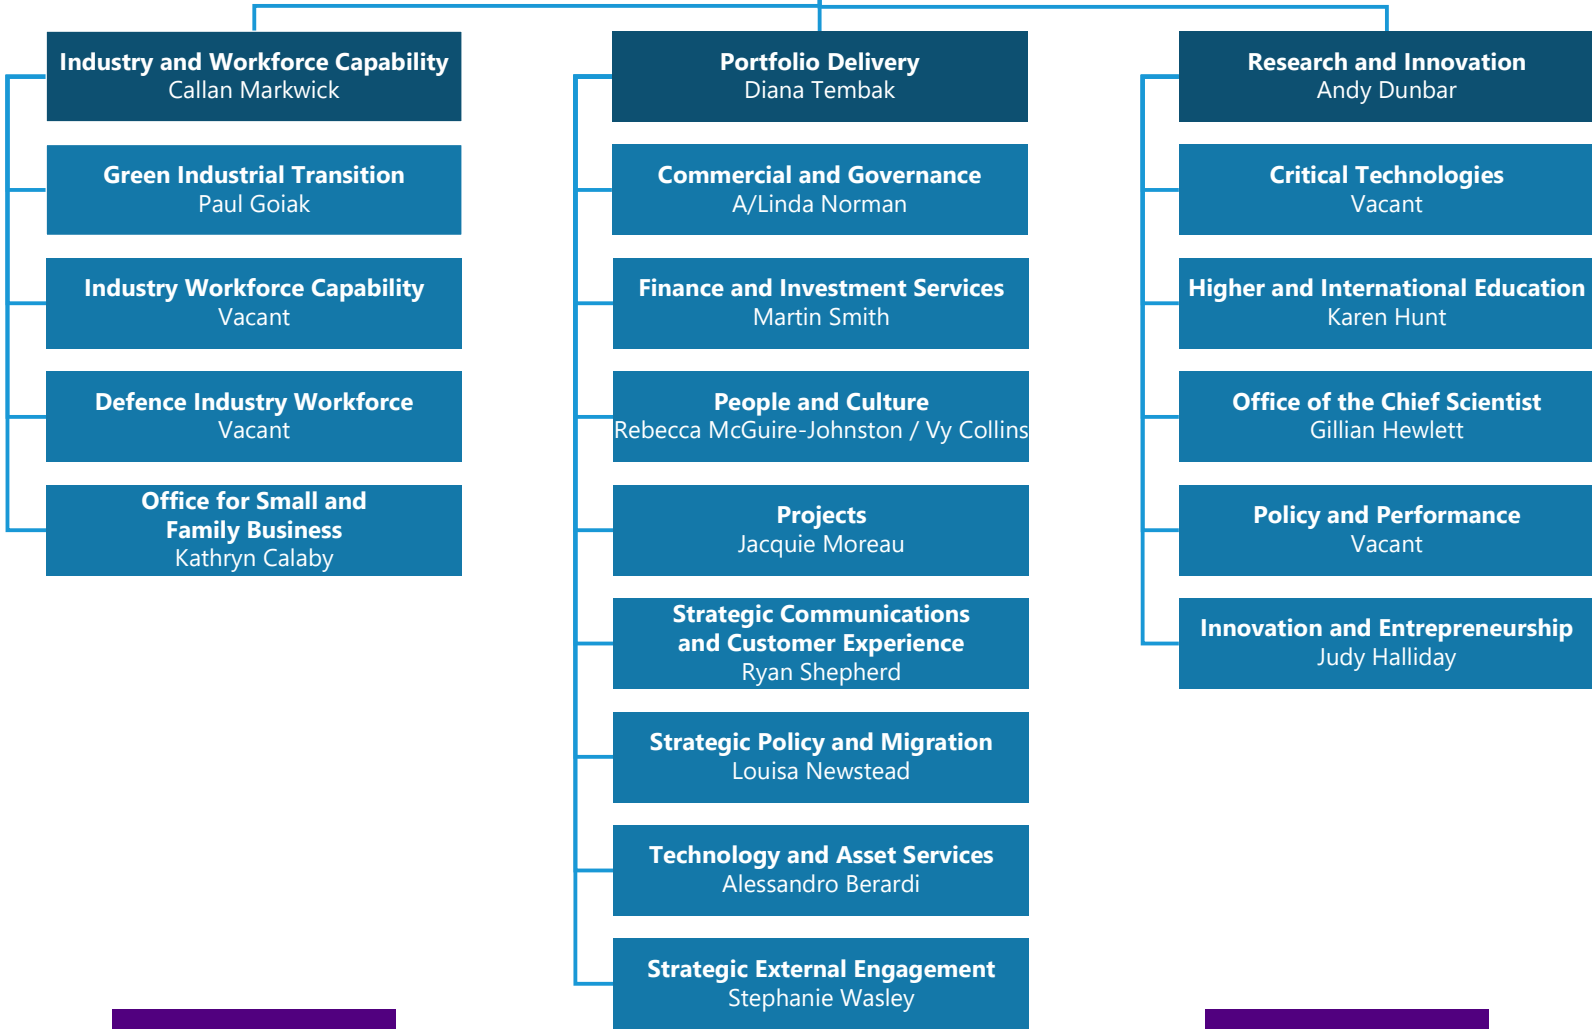

Hon Dr Susan Close MP
Deputy Premier
Minister for Industry, Innovation and Science
Minister for Workforce and Population Strategy

Hon Andrea Michaels MP
Minister for Small and Family Business

Chief Executive
Department for Industry, Innovation and Science
Adam Reid